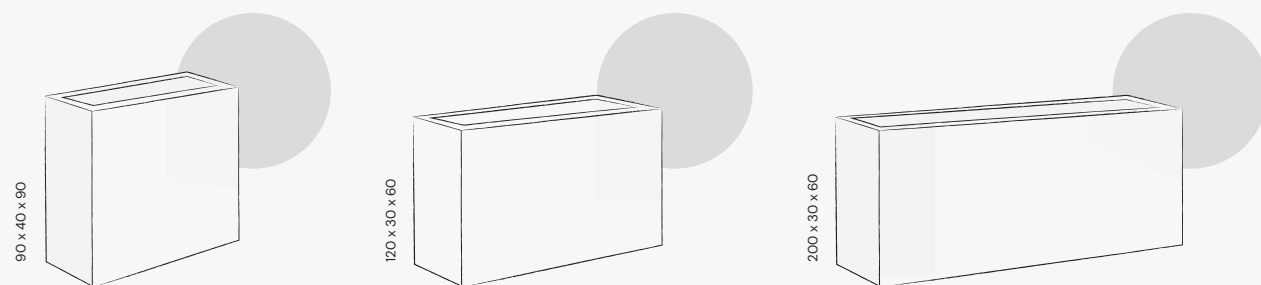

The unique dimensions of a Stretto Divider: